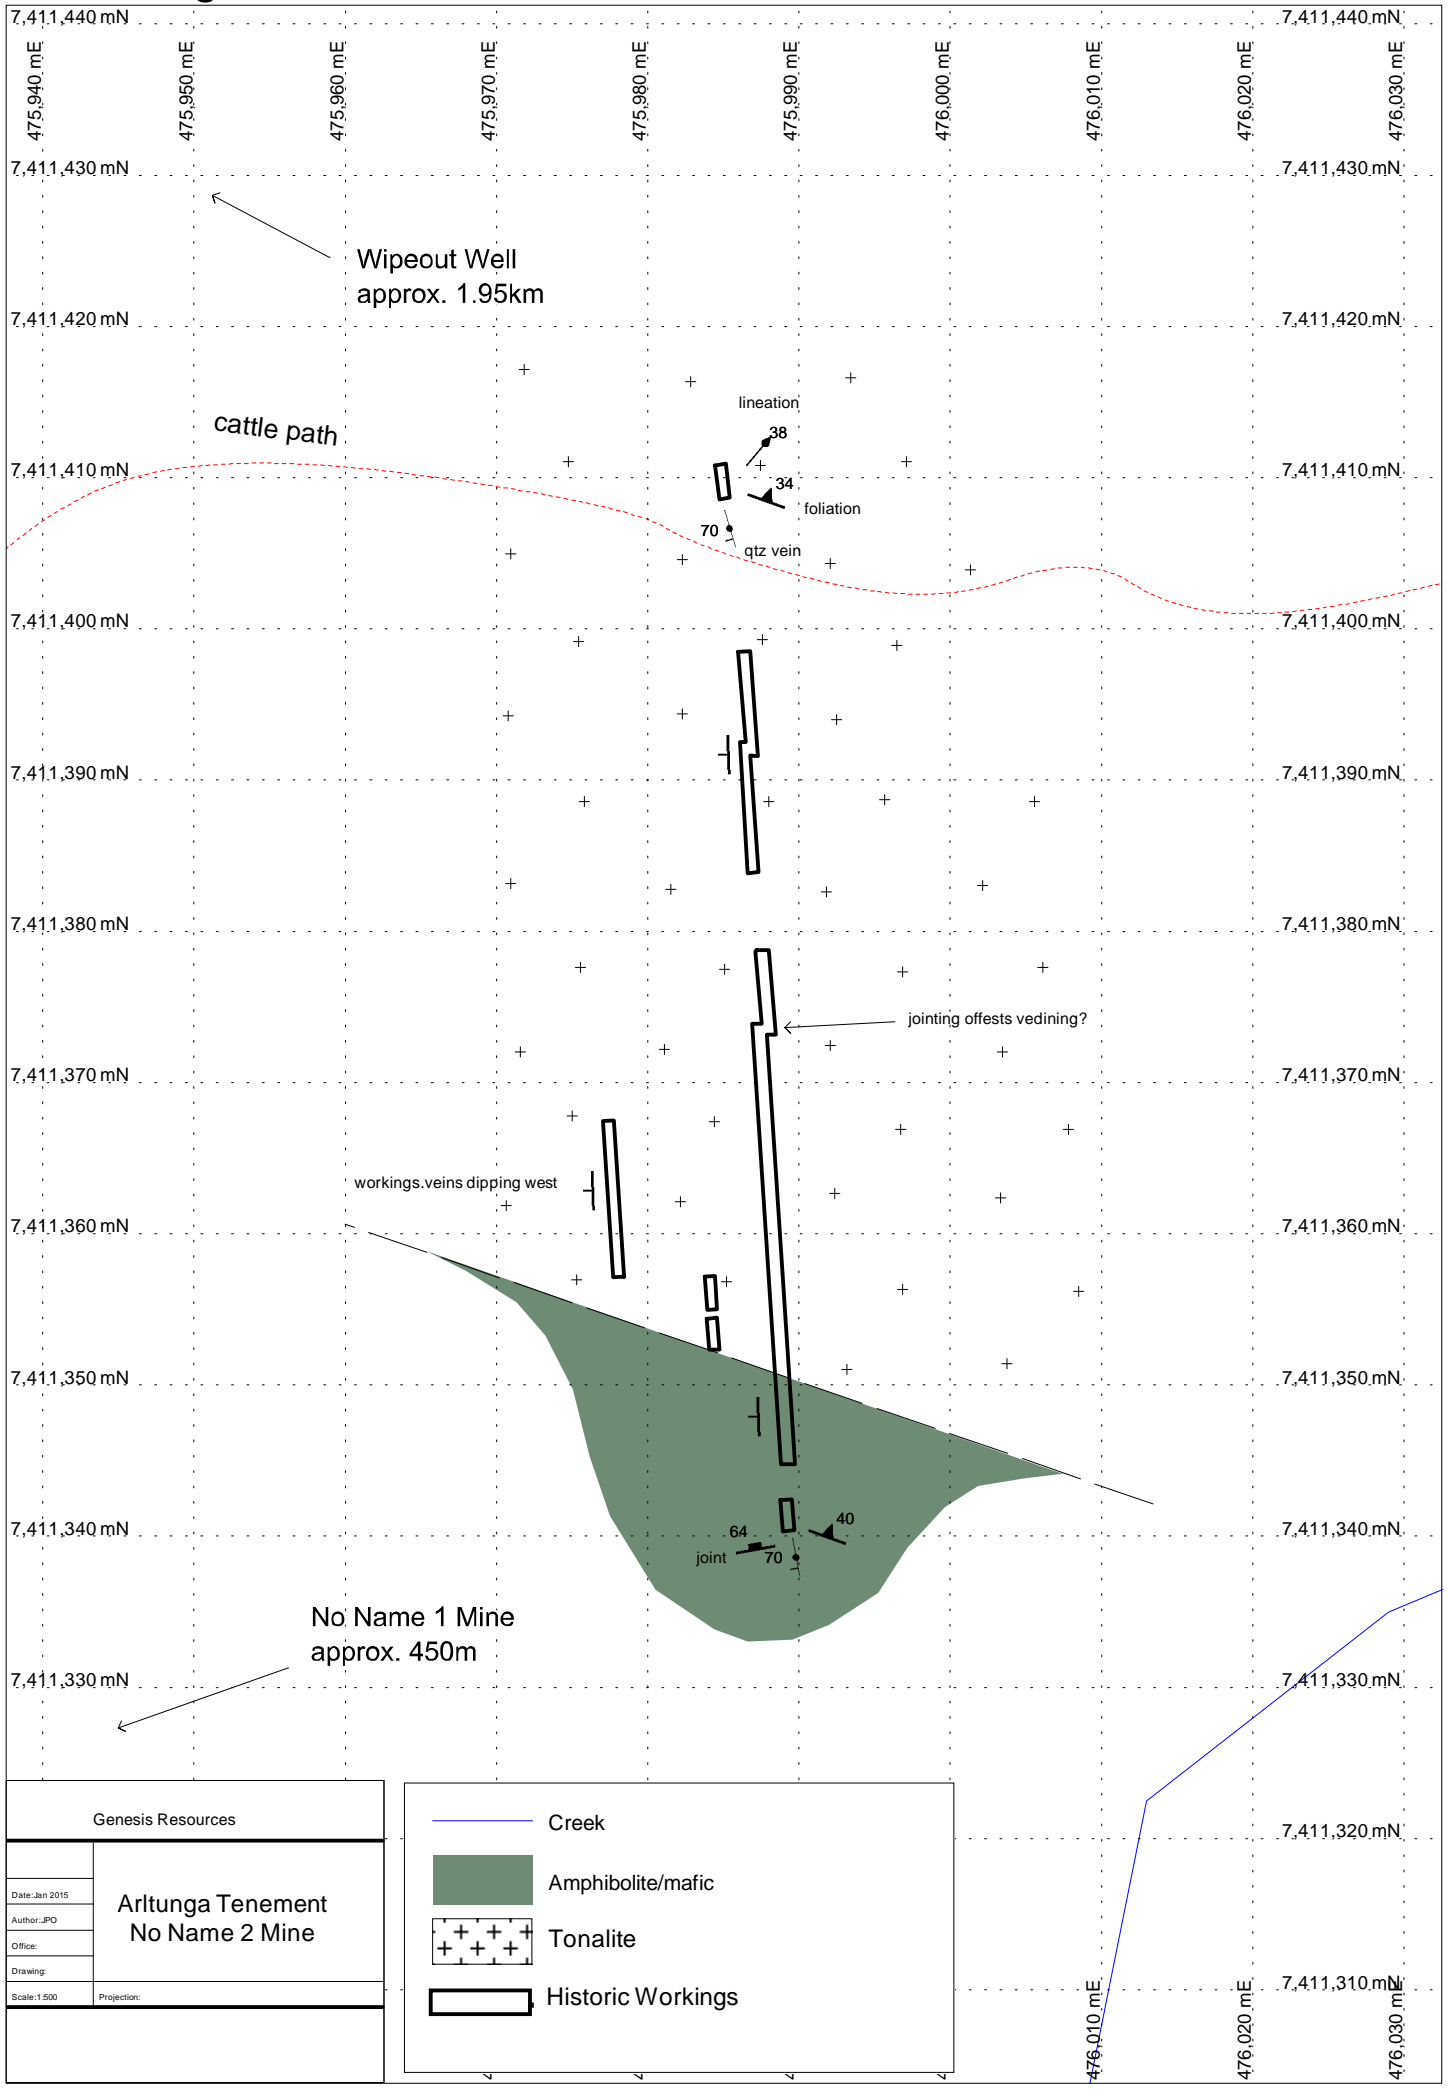

Figure 9

Genesis Resources	
Date: Jan 2015	Arltunga Tenement No Name 2 Mine
Author: JPO	
Office:	
Drawing:	
Scale: 1:500	
Projection:	

	Creek
	Amphibolite/mafic
	Tonalite
	Historic Workings